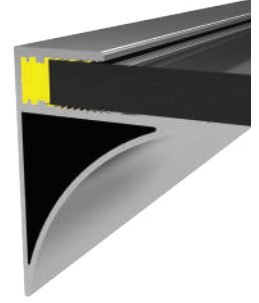

MA6021

MA6023

MA6025

1115 Uygulama

1116 Uygulama