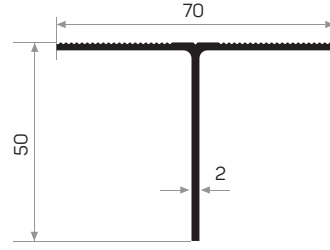

MOBİLYA VE AKSESUAR PROFİLLERİ

MA6038

MA6039

MA6040