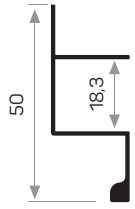

KULP PROFİLLERİ

Kıl Fıtlı 67*800
Brush Weather Strip 67*800