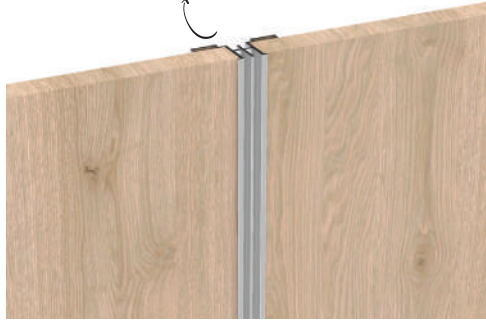

MA6028

Works with 3031
profile for 4cm

Mob. Tezgah Önü Köşe Dönüşü
Countertop's Front Corner
Accessory

MA6031

Vertical Double
Shelf Profile

MA6029

Kitchen sink profile

Mob. Eyve Altı Bağı. Aparatı
Kitchen Sink Mounting Accessory