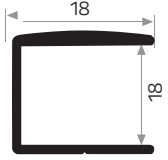

MA6001

MA6002

MA6003

MA6004

MA6005

MA6006