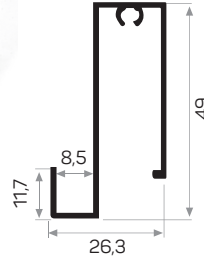

OPK-200

OPK-100

AL-300

Vega series cover upper profile

RK1017

Vega series double wheel lower connection profile

RK1012

Works with sliding door thick glass wick