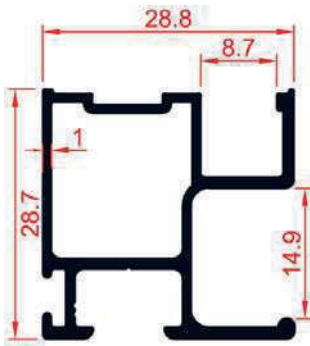

RK1017

RK1018

Works with sliding door thick glass wick

Vega series double wheel lower connection profile

RK1012

RK1013

RK1014

RK1006