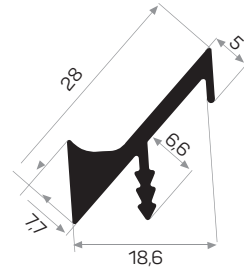

KP4004

KP4005

KP4026

Works with SistemMobicci 6608 top rail internal mechanism

KP4027

KP4005

KP4006

KP4007