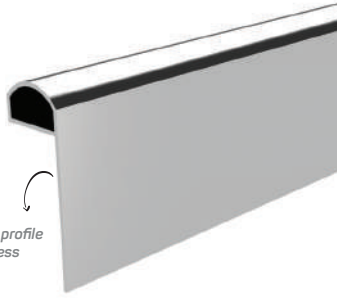

MA6030

Crown profile for countertop's front and kitchen cabinets

MA6032

Countertop's front profile for 4cm thickness

MA6033

MA6034

MA6035

Mob. Baza Klipsi
Baseboard Clip