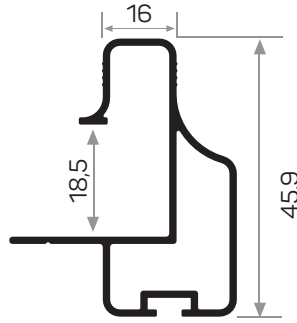

KULP PROFİLLERİ

KP4014

KP4015

Kıl Fıtlı 67*800
Brush Weather Strip 67*800