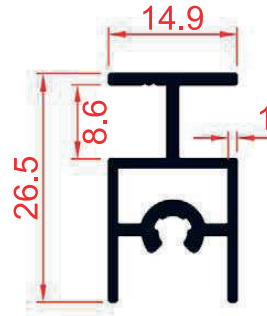

RK1017

RK1012

Works with sliding door thick glass wick

RK-1027

RK1014