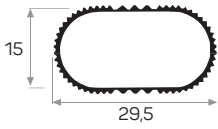

MA6023

MA6025

1115 Uygulama

1116 Uygulama