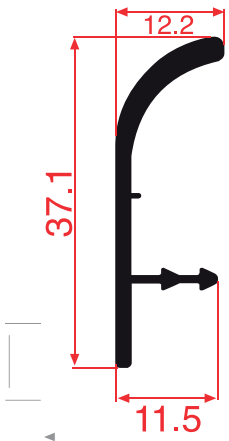

KP4004

KP4005

KP4026

Works with SistemMobicci 6608 top rail internal mechanism

KP4027

KP4005

KP4006

KP4007