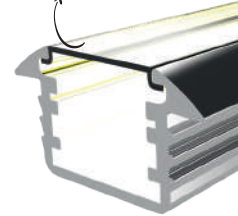

MA6015

Led PLS Profil Fitil Beyaz
White Plastic Cover

MA6017

MA6018

Led PLS Fitil Beyaz
White Plastic Cover

MA6019

MA6016

MA6020