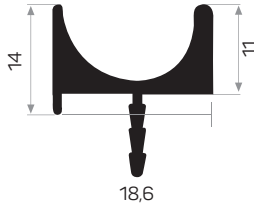

KP4003

KP4004

KP4005

KP4026

Works with SistemMobicci 6608 top rail internal mechanism