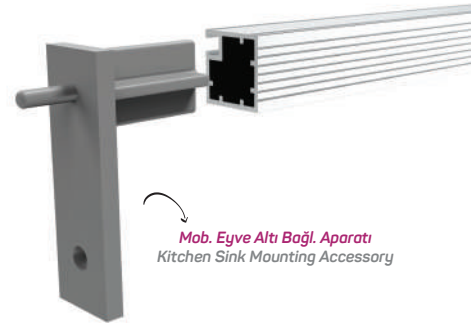

MA6021

MA6022

MA6023

MA6025

MA6027

MA6026

1115 Uygulama

1116 Uygulama

MA6028

Works with 3031
profile for 4cm

Mob. Tezgah Önü Köşe Dönüşü
Countertop's Front Corner
Accessory

MA6031

Vertical Double
Shelf Profile

MA6029

Kitchen sink profile

Mob. Eyve Altı Bağı. Aparatı
Kitchen Sink Mounting Accessory

MA6030

Crown profile for countertop's front and kitchen cabinets

MA6032

Countertop's front profile for 4cm thickness

MA6033

MA6034

MA6035

Mob. Baza Klipsi
Baseboard Clip