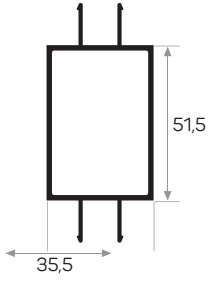

KP4024

OB5001