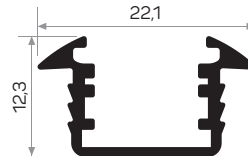

MA6015

Led PLS Profil Fitil Beyaz
White Plastic Cover

MA6017

MA6018

Led PLS Fitil Beyaz
White Plastic Cover

MA6019

MA6016

MA6020