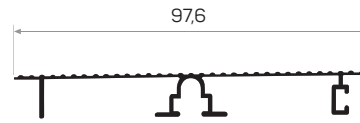

MA6030

Crown profile for countertop's front and kitchen cabinets

MA6032

Countertop's front profile for 4cm thickness

MA6033

MA6034

MA6035

Mob. Baza Klipsi
Baseboard Clip