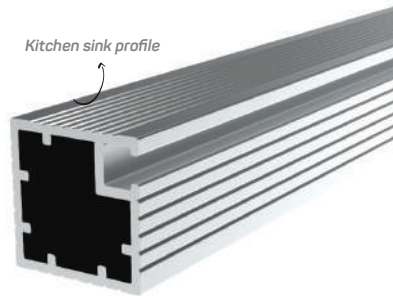

MA6028

Works with 3031
profile for 4cm

Mob. Tezgah Önü Köşe Dönüşü
Countertop's Front Corner
Accessory

MA6031

Vertical Double
Shelf Profile

MA6029

Kitchen sink profile

Mob. Eyve Altı Bağı. Aparatı
Kitchen Sink Mounting Accessory