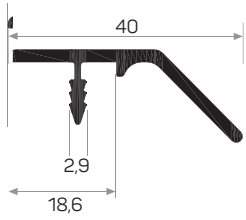

KP4004

KP4005

KP4026

Works with SistemMobicci 6608 top rail internal mechanism

KP4027

KP4005

KP4006

KP4007