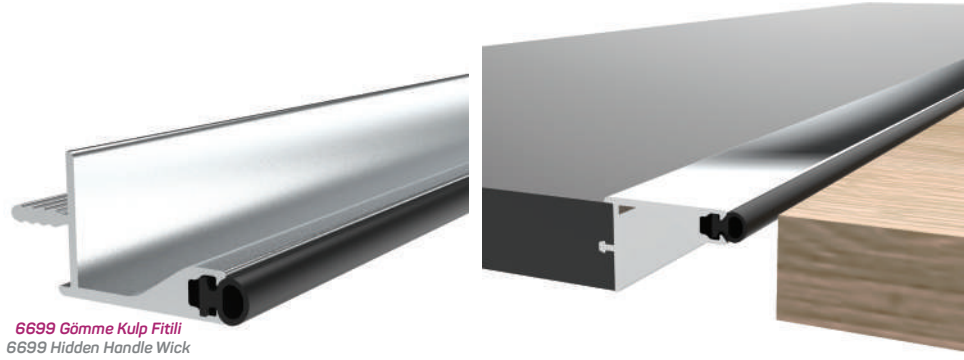

6699 Gömme Kulp Fiteli
6699 Hidden Handle Wick

KP4012