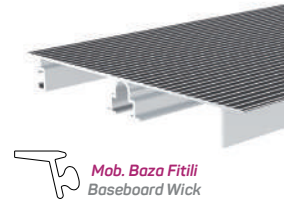

MA6028

Works with 3031
profile for 4cm

Mob. Tezgah Önü Köşe Dönüşü
Countertop's Front Corner
Accessory

MA6031

Vertical Double
Shelf Profile

MA6029

Kitchen sink profile

Mob. Eyve Altı Bağı. Aparatı
Kitchen Sink Mounting Accessory

MA6030

Crown profile for countertop's front and kitchen cabinets

MA6032

Countertop's front profile for 4cm thickness

MA6033

MA6034

MA6035

Mob. Baza Klipsi
Baseboard Clip