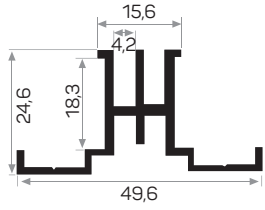

MA6028

Works with 3031
profile for 4cm

Mob. Tezgah Önü Köşe Dönüşü
Countertop's Front Corner
Accessory

MA6031

Vertical Double
Shelf Profile

MA6029

Kitchen sink profile

Mob. Eyve Altı Bağı. Aparatı
Kitchen Sink Mounting Accessory