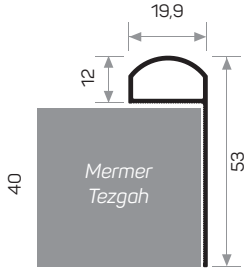

MA6028

Works with 3031
profile for 4cm

Mob. Tezgah Önü Köşe Dönüşü
Countertop's Front Corner
Accessory

MA6031

Vertical Double
Shelf Profile

MA6029

Kitchen sink profile

Mob. Eyve Altı Bağı. Aparatı
Kitchen Sink Mounting Accessory

MA6030

Crown profile for countertop's front and kitchen cabinets

MA6032

Countertop's front profile for 4cm thickness

MA6033

MA6034

MA6035

Mob. Baza Klipsi
Baseboard Clip