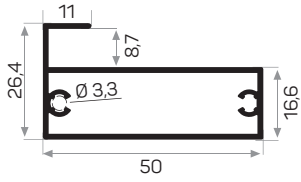

OPK-200

OPK-100

AL-300

Vega series cover upper profile

RK1017

Vega series double wheel lower connection profile

RK1012

Works with sliding door thick glass wick