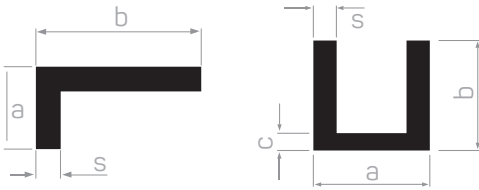

MA6030

Crown profile for countertop's front and kitchen cabinets

MA6032

Countertop's front profile for 4cm thickness

MA6033

MA6034

MA6035

Mob. Baza Klipsi
Baseboard Clip