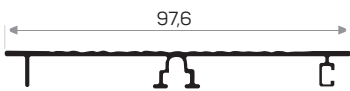

Crown profile for countertop's front and kitchen cabinets

Countertop's front profile for 4cm thickness

MA6033

MA6034

MA6035

Mob. Baza Klipsi
Baseboard Clip

Mob. Baza Fiteli
Baseboard Wick

Mob. Baza Klipsi
Baseboard Clip

Mob. Baza Klipsi
Baseboard Clip

MA6036

Mob. Baza Fiteli
Baseboard Wick

MA6037

Mob. Baza Fiteli
Baseboard Wick