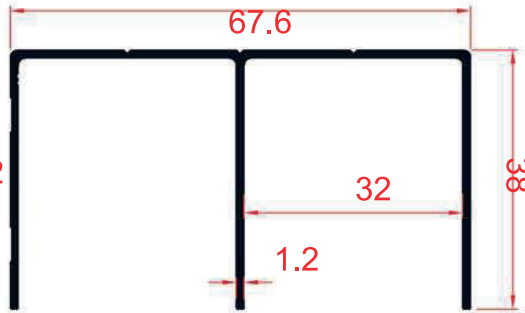

RK1007

RK1008

RK1020

RK1010

RK1005

RK1011