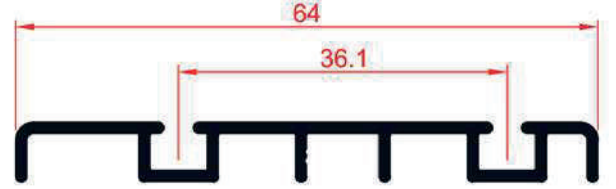

RK1017

RK1018

Works with sliding door thick glass wick

Vega series double wheel lower connection profile

RK1012

RK1013

RK1014

RK1006