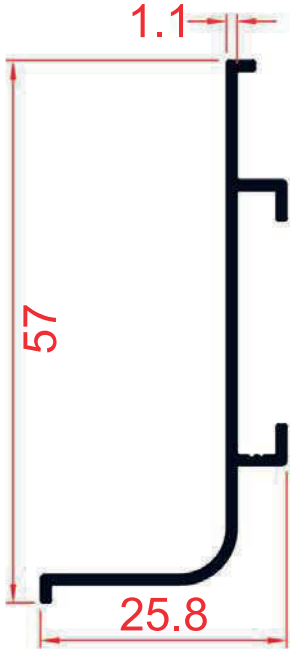

KP4004

KP4005

KP4026

Works with SistemMobicci 6608 top rail internal mechanism

KP4027

KP4005

KP4006

KP4007