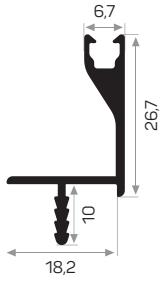

6699 Gömme Kulp Fiteli
6699 Hidden Handle Wick

KP4012