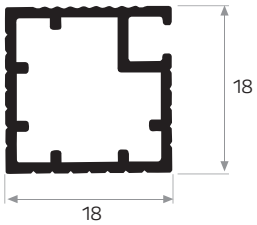

MA6028

Works with 3031
profile for 4cm

Mob. Tezgah Önü Köşe Dönüşü
Countertop's Front Corner
Accessory

MA6031

Vertical Double
Shelf Profile

MA6029

Kitchen sink profile

Mob. Eyve Altı Bağı. Aparatı
Kitchen Sink Mounting Accessory