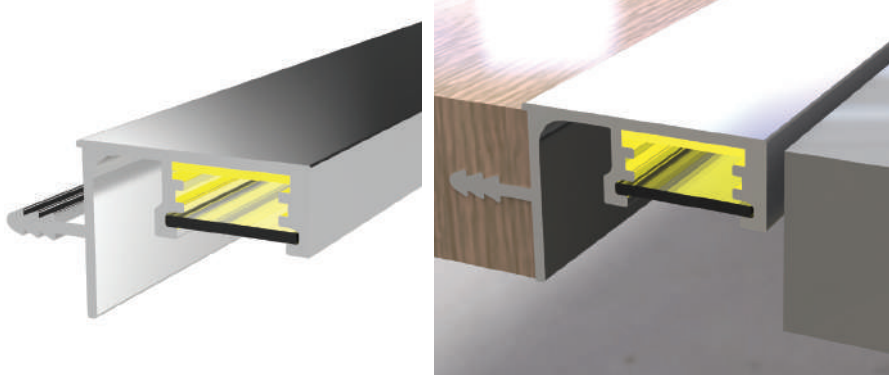

Mob. Gömme Kulp Bağlantı Aparatı
Hidden Handle Connection Accessory

KP4011