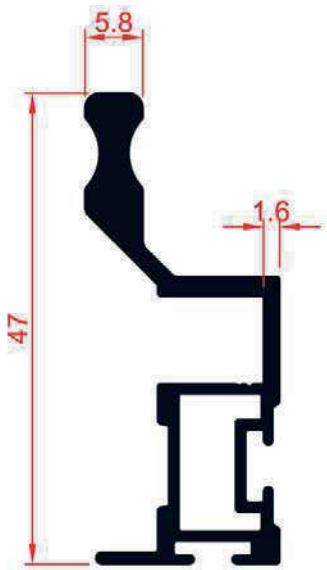

OPK-200

OPK-100

AL-300

Vega series cover upper profile

RK1017

Vega series double wheel lower connection profile

RK1012

Works with sliding door thick glass wick