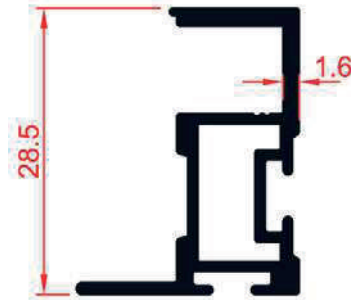

RK1017

RK1012

Works with sliding door thick glass wick

RK-1027