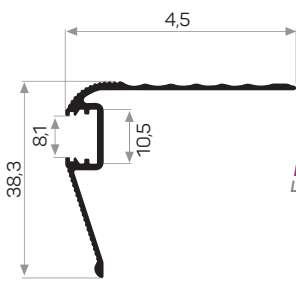

MA6022

MA6023

MA6025

1115 Uygulama

1116 Uygulama