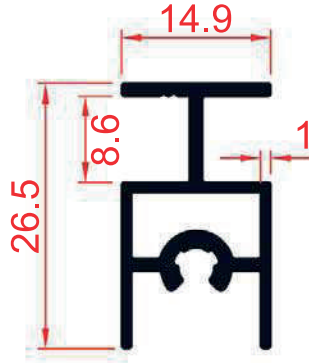

RK1017

RK1018

Works with sliding door thick glass wick

Vega series double wheel lower connection profile

RK1012

RK1013

RK1014

RK1006