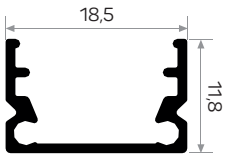

MA6015

Led PLS Profil Fitil Beyaz
White Plastic Cover

MA6017

MA6018

Led PLS Fitil Beyaz
White Plastic Cover

MA6019

MA6016

MA6020