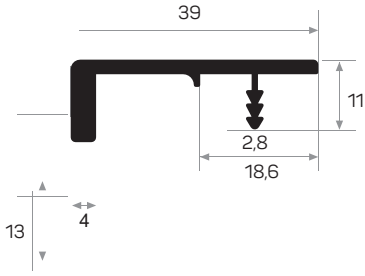

KP4004

KP4005

KP4026

Works with SistemMobicci 6608 top rail internal mechanism

KP4027

KP4005

KP4006

KP4007