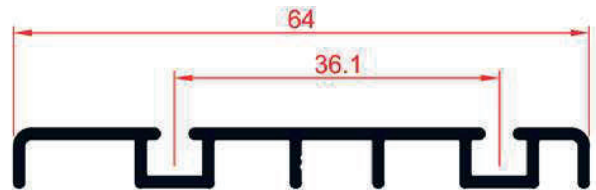

RK1017

RK1012

Works with sliding door thick glass wick

RK-1027

RK1006