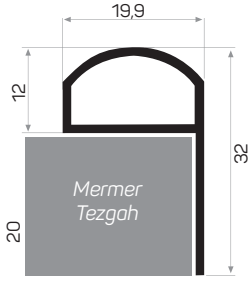

Crown profile for countertop's front and kitchen cabinets

Countertop's front profile for 4cm thickness

MA6033

MA6034

MA6035

Mob. Baza Klipsi
Baseboard Clip

Mob. Baza Fiteli
Baseboard Wick

Mob. Baza Klipsi
Baseboard Clip

Mob. Baza Klipsi
Baseboard Clip

MA6036

Mob. Baza Fiteli
Baseboard Wick

MA6037

Mob. Baza Fiteli
Baseboard Wick